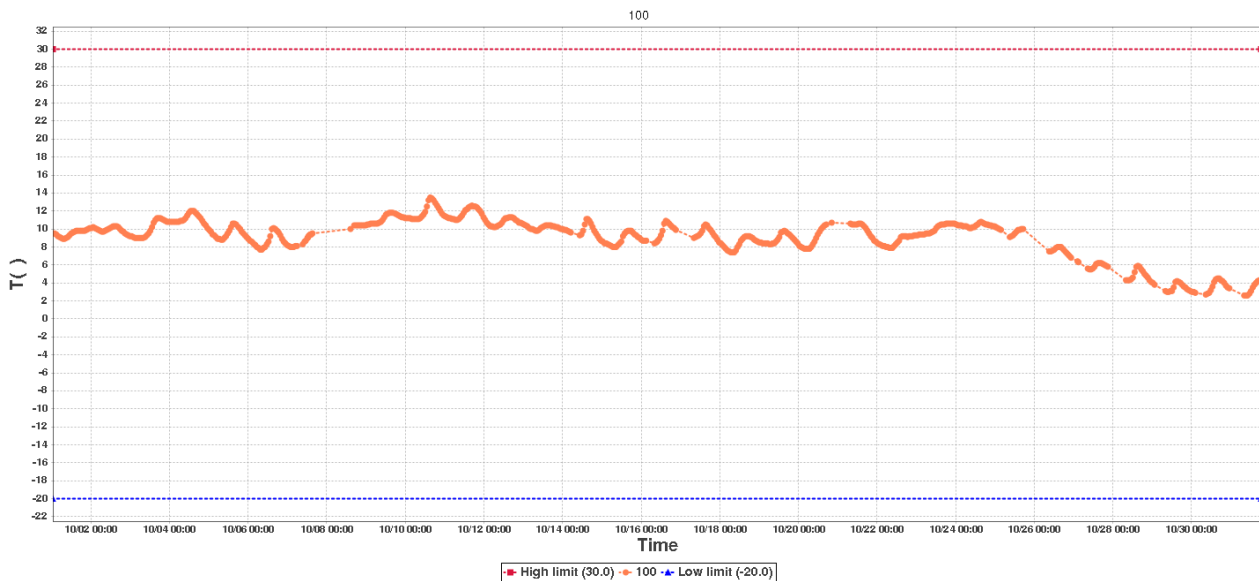

Data Log

Device Information

Device ID:	92173854970390518869	Device SUB-ID:	0
Device Name:	Ground Probe-1	Device Model:	RCW-600WiFi

Description:

Hours to monitor: 743.0

100Summary

Start Time:	2018/10/01 00:49:25(GMT+00:00)	End Time:	2018/10/31 18:30:13(GMT+00:00)
High limit:	30.0	Max:	13.5
Low limit:	-20.0	Min:	2.6
Average:	9.1	Data Points:	621