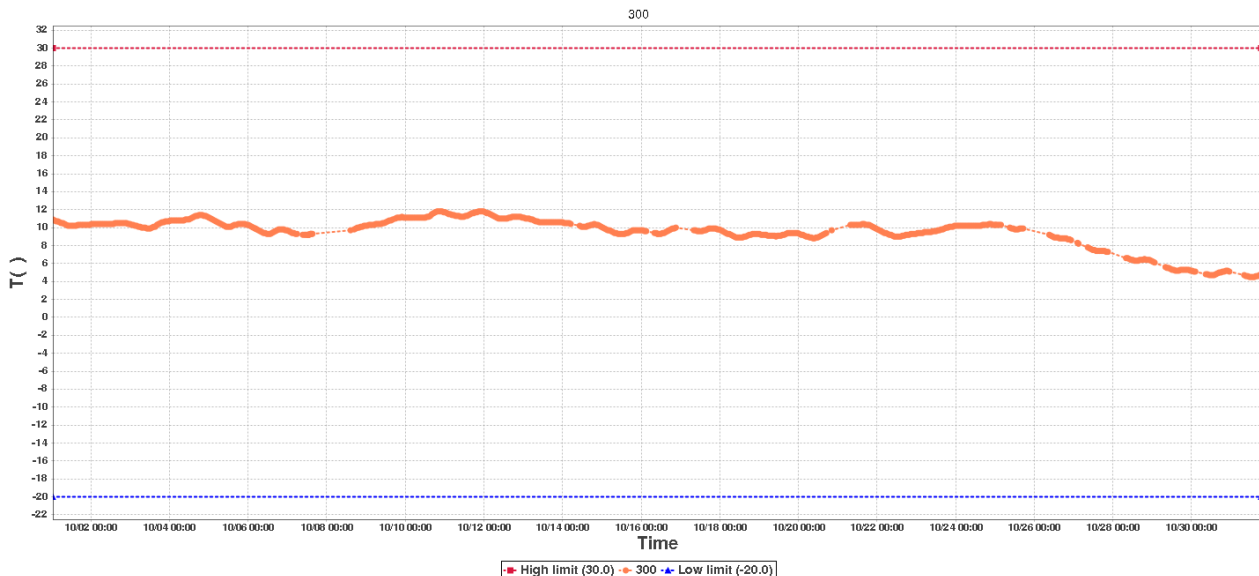

300Summary

Start Time:	2018/10/01 00:49:25(GMT+00:00)	End Time:	2018/10/31 18:30:13(GMT+00:00)
High limit:	30.0	Max:	11.8
Low limit:	-20.0	Min:	4.5
Average:	9.58	Data Points:	621